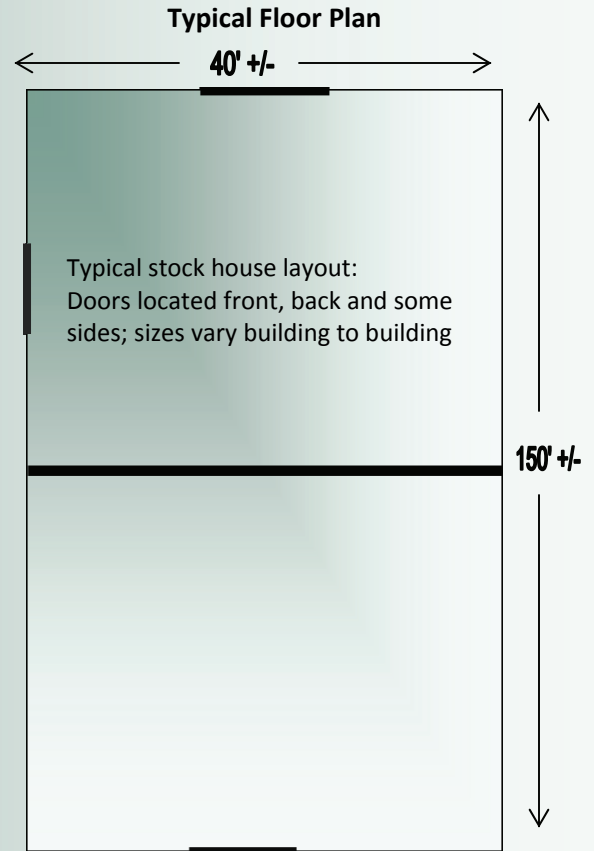

The Ludlow Mills

State Street
Ludlow, MA

Stock Houses For Lease

Short or Long Term Leases Available

Stock House Location:	State Street, Ludlow, MA Historical Location Newest Western MA Business Address
Permitted Uses:	Storage, warehouse and distribution, light manufacturing, light industrial & assembly and office Call Westmass if you have any questions.
Stock House Attributes:	Single story-detached 6,000 SF in area; sub-dividable Some with office space, docks and upgraded power Fully sprinklered; Typical ceiling height 17' clear Natural Gas Heating Dock height access & some with on-grade access Affordable & Flexible Lease Terms
Site Attributes:	Exceptional Interstate Highway Access to I-90 & I-291 Business Friendly Community