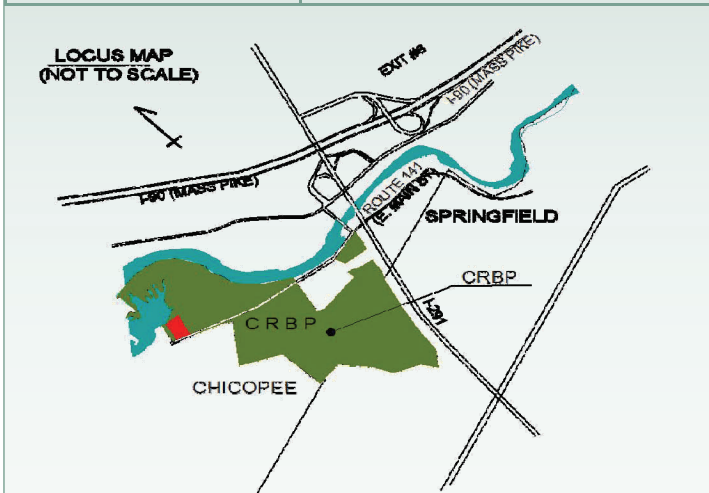

Chicopee River Business Park

Parcel 10-B

Chicopee & Springfield, MA

Shovel Ready Site

Parcel Size & Frontage:	3.3 acres with 308 ± LF of frontage
Developable Area:	2.1 acres
Suitable for Buildings:	Up to 15,000 SF
Services:	Fully served; all utilities available
Zoning:	Industrial Planned Development (IPUD Type II); seeking office, R&D & BIO users

Park Description: The Chicopee River Business Park is located at the intersection of I-90 (Mass Pike at Exit 6) and I-291. This unique Park offers a range of sites designed to meet the needs of manufacturing and office users. Much of the Park was developed on a former golf course and is set within a mature landscape. The natural setting is unlike any in western Massachusetts. The US Headquarters of Prima North America, a laser manufacturer occupies 87,000 SF in the Park.

Community Description —“Shovel Ready”: The Chicopee River Business Park is located in both Chicopee and Springfield, MA. Both municipalities are business friendly and together they serve as the heart of a diverse regional economy anchored by growing manufacturers, a burgeoning medical technology sector, and educational institutions that are renowned for applied research.